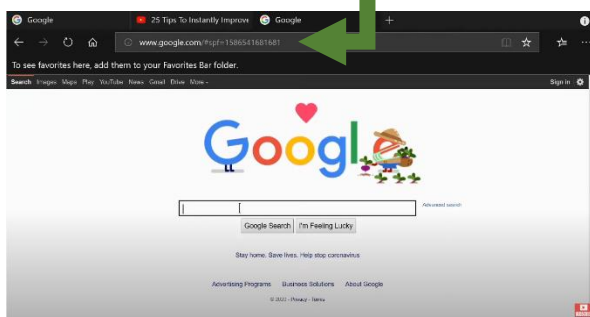

If it is not there you can download this for free from the XBOX Store.

- You can then browse to vle.ivanhoe.co.uk to access Moodle, with links to your email at the top of Moodle.