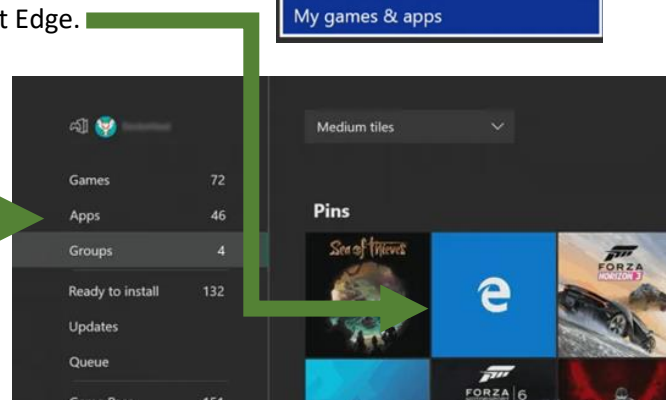

If it is not there you can download this for free from the XBOX Store.

- You can then browse to vle.ivanhoe.co.uk to access Moodle, with links to your email at the top of Moodle.