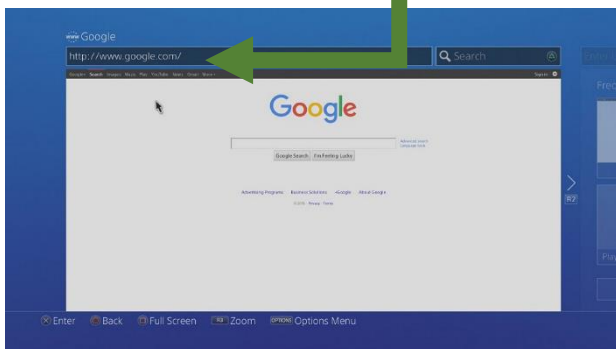

How to use your Games Console to access Ivanhoe Remote Learning

How to set up on Playstation 4 (inc. Pro)

- From your home screen find the Internet Browser app. *If it is not there you can download this for free from the PlayStation Store.*
- You can then browse to vle.ivanhoe.co.uk to access Moodle, with links to your email at the top of Moodle.